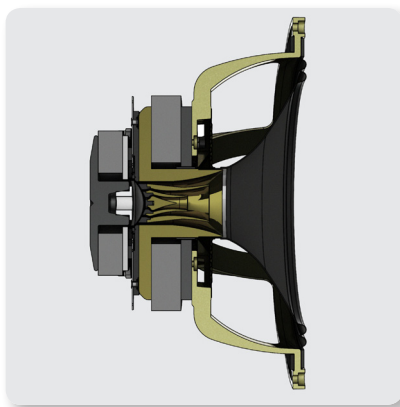

Lifestyle Speakers

LEGACY EATON

Heritage Book-Shelf 10" Dual
Concentric Hi Fi Loudspeaker Based
on Famous HPD Design

- Fifth binding post provides grounding to reduce radio frequency interference and improve midrange clarity
- High density cabinet provides extreme rigidity to control low frequency performance
- Extensive bracing incorporates DMT (Differential Materials Technology) for coupling drivers to cabinets
- TANNOY - 90 years of British sound heritage and innovation
- 5-Year Warranty Program*
- Designed and manufactured in the U.K.

Faithful to the Original

Every design element crucial to EATON's breathtaking dynamic range, clarity of sound and classic look has been faithfully preserved. Much more than just a clone of the original, this new version of the classic benefits greatly from the evolution of driver and electronic component technology. In keeping with the TANNOY mode of excellence, each EATON loudspeaker cabinet is completely handcrafted by our highly skilled team at our Coatbridge, Scotland workshop.

Studio Quality Audio In Your Home

The Dual Concentric Driver used in EATON provides class-leading coherence and point-source imaging for that highly sought after truly natural sound. EATON's 400-Watt 10" dual driver delivers breathtaking dynamics, powerful transient response and unparalleled realism across a wide frequency range with an almost total lack of colouration. Many of the world's greatest hits have been recorded and mixed using TANNOY studio monitors, and listening to these speakers is like having the artist right there in your living room. Breathtaking yesterday; equally breathtaking today...