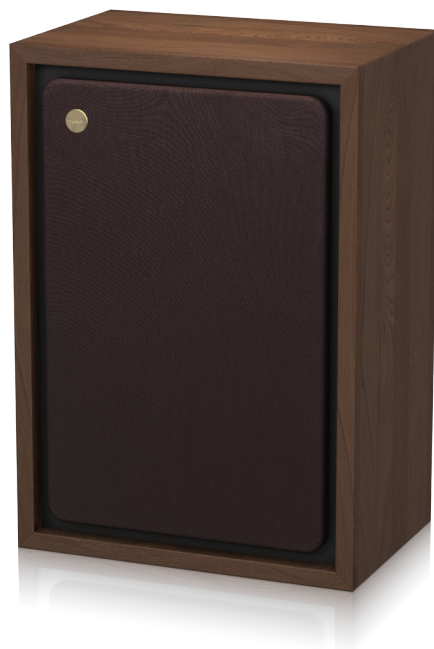

# LEGACY EATON

Heritage Book-Shelf 10" Dual  
Concentric Hi Fi Loudspeaker Based  
on Famous HPD Design

Lifestyle Speakers