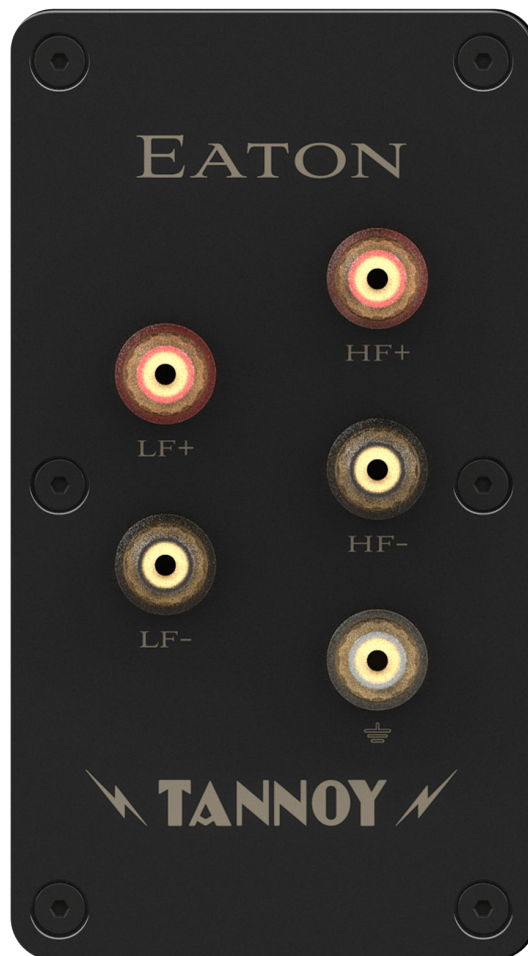

Lifestyle Speakers

LEGACY EATON

Heritage Book-Shelf 10" Dual
Concentric Hi Fi Loudspeaker Based
on Famous HPD Design

For service, support or more information contact the TANNOY location nearest you:

Europe
MUSIC Group Services UK
Tel: +44 1562 547 100
Email: CARE@music-group.com

USA/Canada
MUSIC Group Services NV Inc.
Tel: +1 702 963 1300
Email: CARE@music-group.com

Japan
MUSIC Group Services JP K.K.
Tel: +81 3 5833 9121
Email: CARE@music-group.com

MUSIC Group accepts no liability for any loss which may be suffered by any person who relies either wholly or in part upon any description, photograph, or statement contained herein. Technical specifications, appearances and other information are subject to change without notice. All trademarks are the property of their respective owners. MIDAS, KLARK TEKNIK, LAB GRUPPEN, LAKE, TANNOY, TURBOSOUND, TC ELECTRONIC, TC HELICON, BEHRINGER, BUGERA and DDA are trademarks or registered trademarks of MUSIC Group IP Ltd.
© MUSIC Group IP Ltd. 2017 All rights reserved.

TANNOY