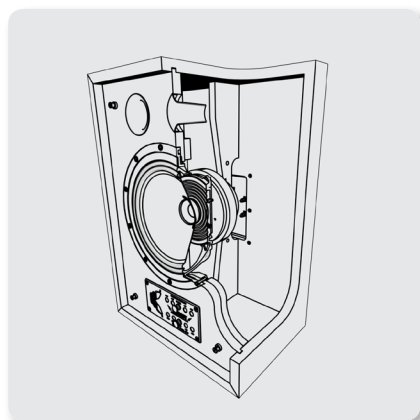

## EATON Enclosure

The enclosure is made following the original EATON design, but benefits from new high density materials that weren't available back in the 1970s. The resulting cabinet provides extreme rigidity to control low frequency performance, and boasts extensive bracing incorporating DMT (Differential Materials Technology) for proper driver coupling. 12 mm rubber pads on the base of the enclosure provide added stability, and help to dissipate unwanted energy that might otherwise detract from EATON's pristine performance.